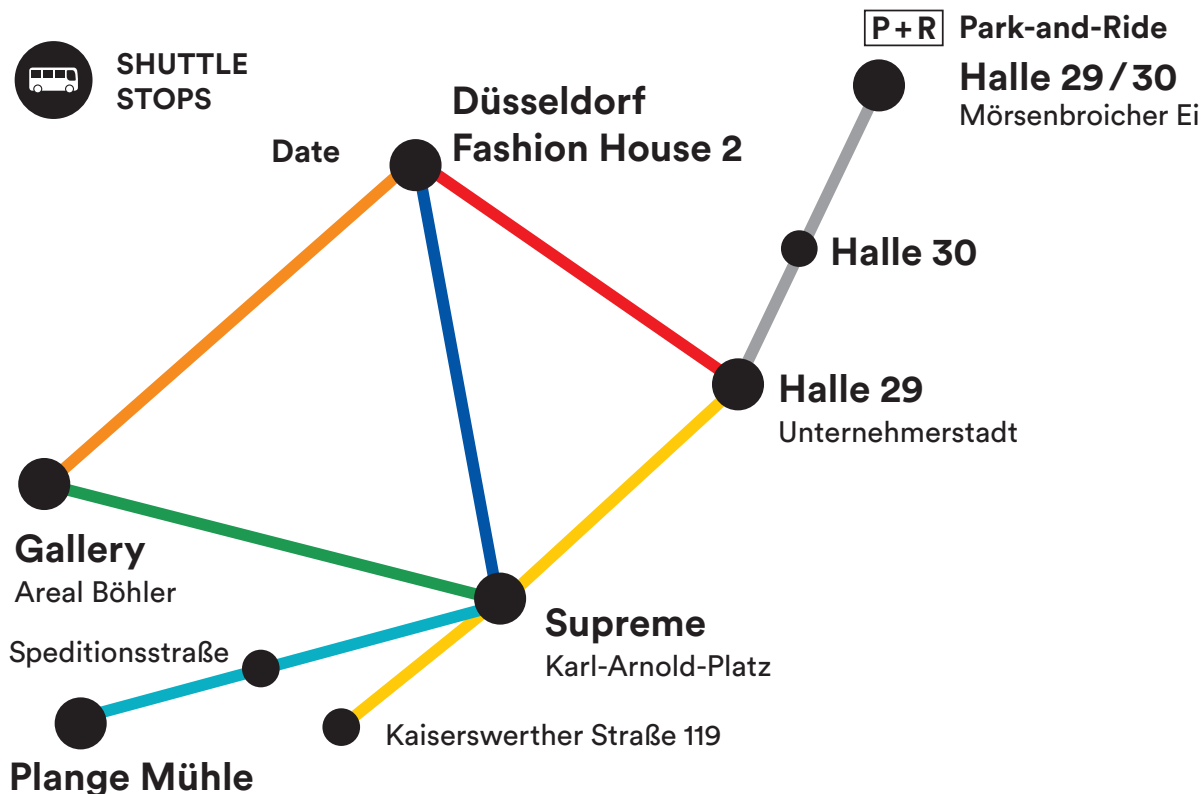

# Gallery EXPRESS + FASHION NET SHUTTLE IN ROTATION

SHUTTLE STOPS

## GALLERY EXPRESS

All routes on demand

Sat, 7/21, 10.00 am – 6.00 pm

Sun, 7/22, 10.00 am – 6.00 pm

Mon, 7/23, 10.00 am – 4.00 pm

## FASHION NET SHUTTLE

only on Friday, 7/20

8.30 am – 7.00 pm

8.30 am – 7.00 pm

🕒 pick up every 30 min.

Sat, 7/21 – Mon, 7/23

8.30 am – 7.00 pm

🕒 9.45 am – 7.00 pm

🕒 pick up every 30 min.